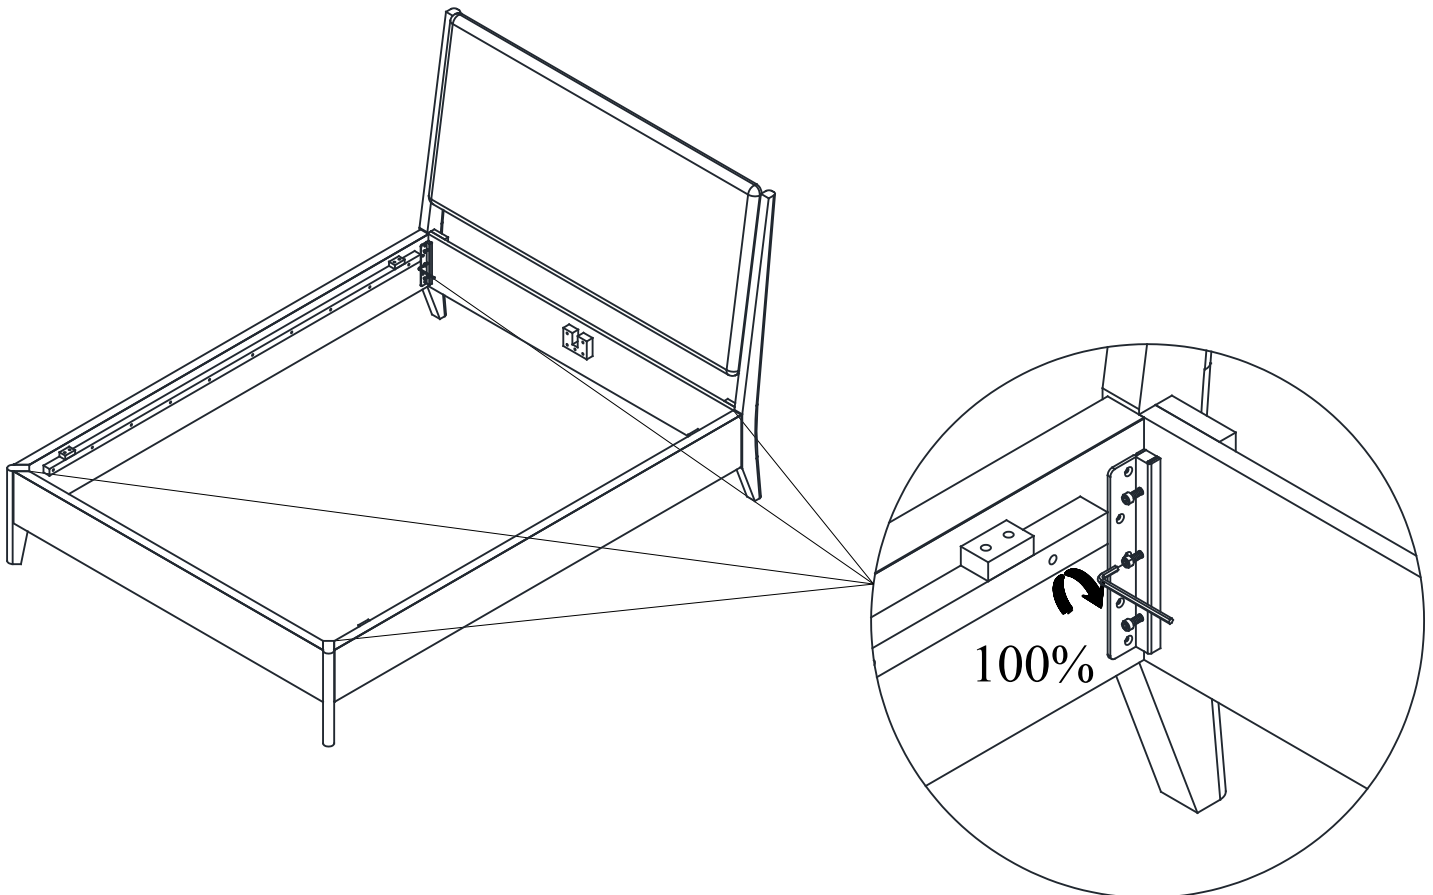

LIVING SPACES

ASSEMBLY INSTRUCTIONS

DRAPER QUEEN UPHOLSTERED HEADBOARD FOR PLATFORM BED

LS SKU# 336802 MODEL # DE-DRAP-BQ01-US-UP-HB

LS SKU# 336801 MODEL # DE-DRAP-BQ01-US-FB/SL

LS SKU# 336763 MODEL # DE-DRAP-BQ01-US-SR

Step 1

Step 2