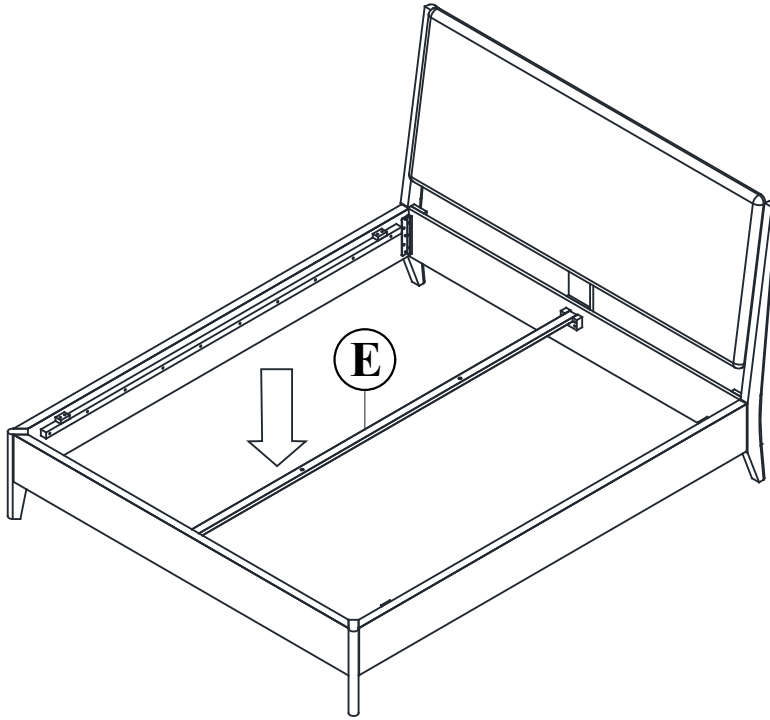

LIVING SPACES

ASSEMBLY INSTRUCTIONS

DRAPER QUEEN UPHOLSTERED HEADBOARD FOR PLATFORM BED

LS SKU# 336802 MODEL # DE-DRAP-BQ01-US-UP-HB

LS SKU# 336801 MODEL # DE-DRAP-BQ01-US-FB/SL

LS SKU# 336763 MODEL # DE-DRAP-BQ01-US-SR

Step 3