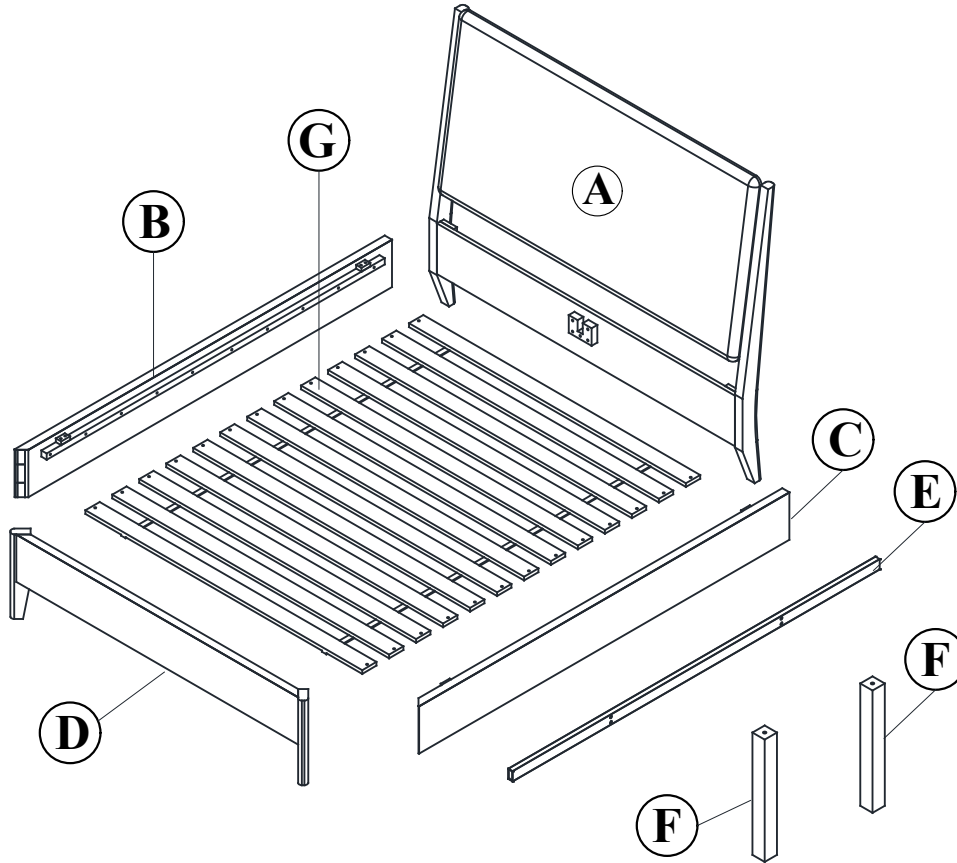

ASSEMBLY INSTRUCTIONS

DRAPER QUEEN UPHOLSTERED HEADBOARD FOR PLATFORM BED

LS SKU# 336802 MODEL # DE-DRAP-BQ01-US-UP-HB

LS SKU# 336801 MODEL # DE-DRAP-BQ01-US-FB/SL

LS SKU# 336763 MODEL # DE-DRAP-BQ01-US-SR

LIST OF PARTS AND HARDWARE			
No.	Description	Q'ty	
A	HEADBOARD	1	
B	SIDE RAIL RIGHT	1	
C	SIDE RAIL LEFT	1	
D	FOOTBOARD	1	
E	CENTER RAIL	1	
F	SUPPORT LEG	2	
G	SLAT	13	

LIST OF PARTS AND HARDWARE				
No.	Description	Q'ty		
1	Bolt	M6*10	12	
2	Bolt	M6*40	2	
3	Washer	8*18	2	
4	Key	M5	1	
5	Key	M4*100	1	
6	Screw	M4*30	26	