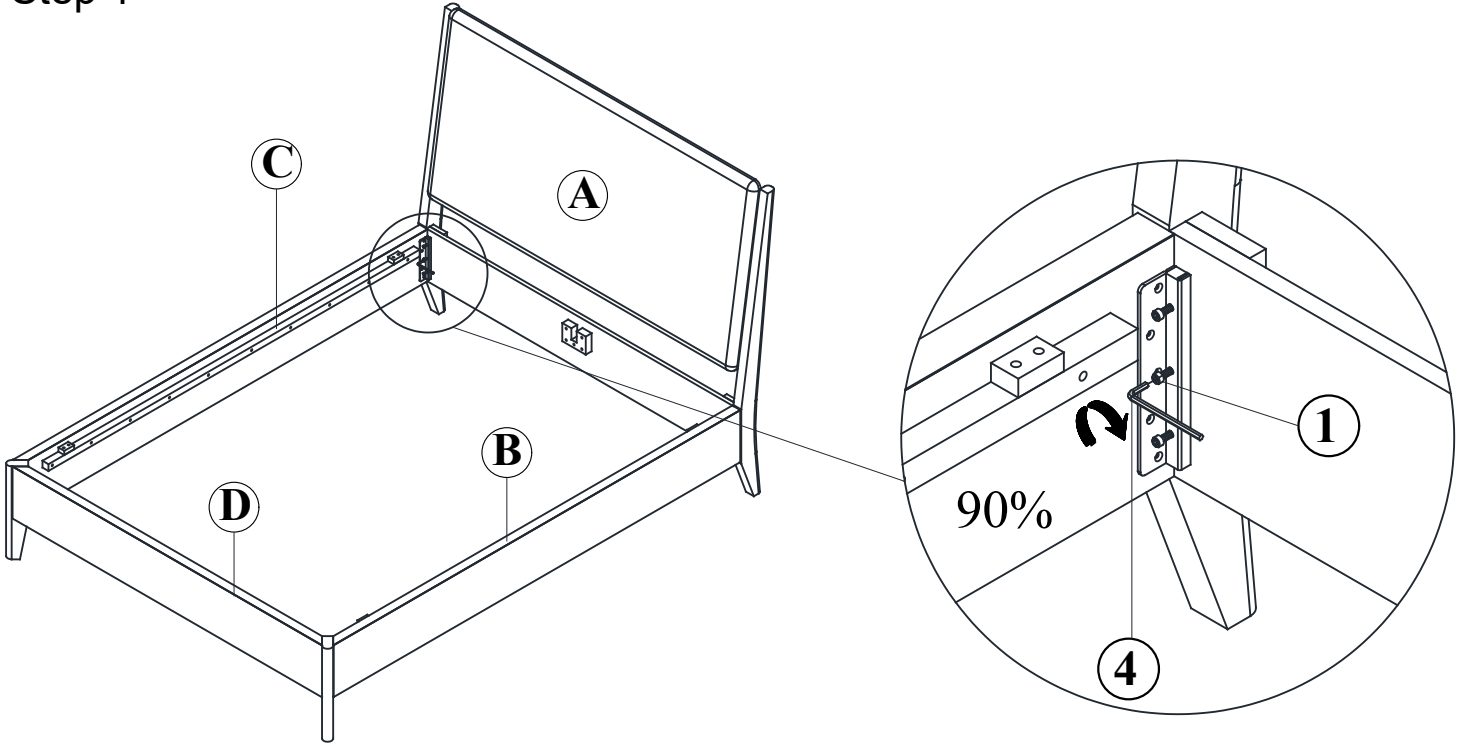

LIVING SPACES

ASSEMBLY INSTRUCTIONS

DRAPER QUEEN UPHOLSTERED HEADBOARD FOR PLATFORM BED

LS SKU# 336802 MODEL # DE-DRAP-BQ01-US-UP-HB

LS SKU# 336801 MODEL # DE-DRAP-BQ01-US-FB/SL

LS SKU# 336763 MODEL # DE-DRAP-BQ01-US-SR

Step 1