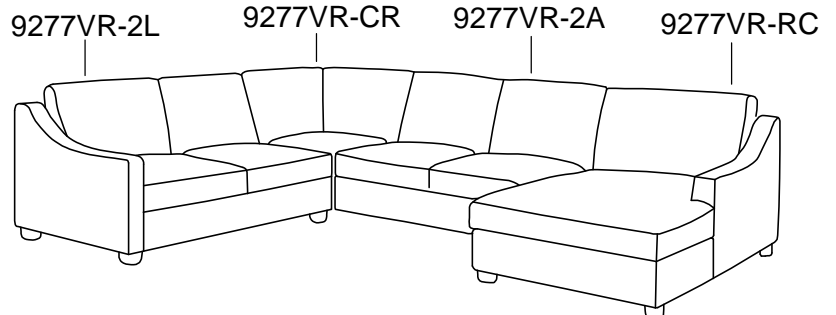

ASSEMBLY INSTRUCTION

ITEM NO: 9277VR-RC RSF CHAISE

LEGS AND HARDWARE ARE STORED IN THE BOTTOM OF THE SEAT, PLEASE TAKE OUT FOR ASSEMBLY.

NO.	PARTS LIST	QTY	DESCRIPTION
A		1	RSF CHAISE

NO.	HARDWARE LIST	QTY	DESCRIPTION
B	 80*80*50mm	5	WOODEN LEGS
C	 M8*60mm	5	BOLT
D	 M5*100*38mm	1	ALLEN KEY

ASSEMBLY INSTRUCTION

ITEM NO: 9277VR-RC RSF CHAISE

STEP 1

PARTS INSIDE

STEP 2 9277VR-RC

CARE INSTRUCTION FOR FABRIC FURNITURE

In order to maintain the original appearance of your fabric furniture, please follow below simple care procedures.