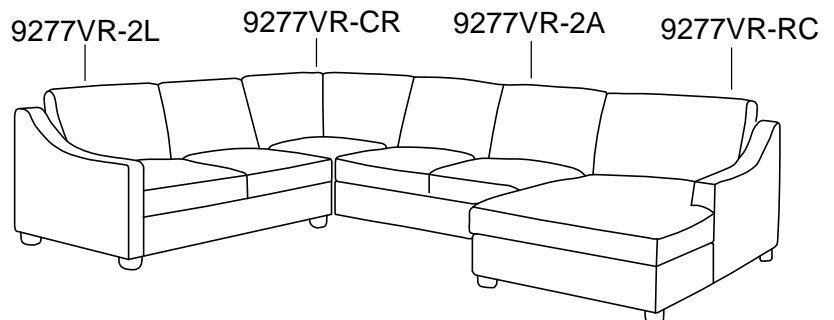

ASSEMBLY INSTRUCTION

ITEM NO: 9277VR-RC RSF CHAISE

LEGS AND HARDWARE ARE STORED IN THE BOTTOM OF THE SEAT, PLEASE TAKE OUT FOR ASSEMBLY.

NO.	PARTS LIST	QTY	DESCRIPTION
A		1	RSF CHAISE

NO.	HARDWARE LIST	QTY	DESCRIPTION
B	 80*80*50mm	5	WOODEN LEGS
C	 M8*60mm	5	BOLT
D	 M5*100*38mm	1	ALLEN KEY

ASSEMBLY INSTRUCTION

ITEM NO: 9277VR-2L LSF 2- SEATER

STEP 1

PARTS INSIDE

STEP 2

CARE INSTRUCTION FOR FABRIC FURNITURE

In order to maintain the original appearance of your fabric furniture, please follow below simple care procedures.