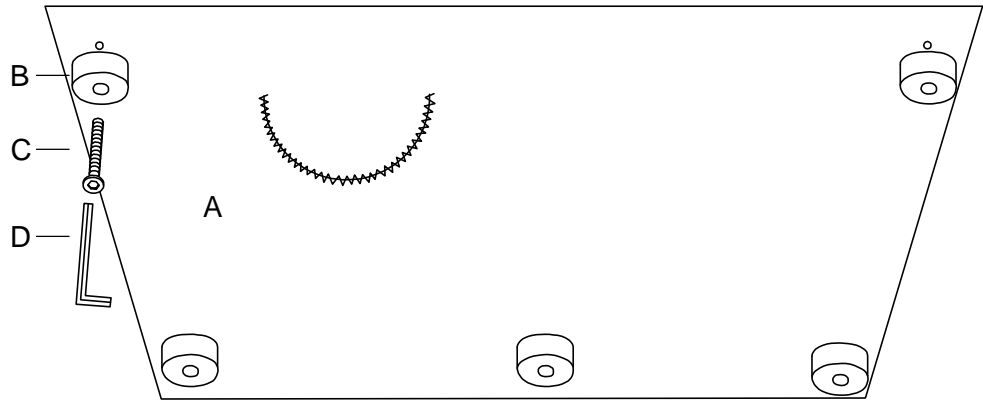

ASSEMBLY INSTRUCTION

ITEM NO: 9277VR-RC RSF CHAISE

LEGS AND HARDWARE ARE STORED IN THE BOTTOM OF THE SEAT, PLEASE TAKE OUT FOR ASSEMBLY.

NO.	PARTS LIST	QTY	DESCRIPTION
A		1	RSF CHAISE

NO.	HARDWARE LIST	QTY	DESCRIPTION
B	 80*80*50mm	5	WOODEN LEGS
C	 M8*60mm	5	BOLT
D	 M5*100*38mm	1	ALLEN KEY

ASSEMBLY INSTRUCTION

ITEM NO: 9277VR-RC RSF CHAISE

STEP 1

PARTS INSIDE

STEP 2 9277VR-RC

CARE INSTRUCTION FOR FABRIC FURNITURE

In order to maintain the original appearance of your fabric furniture, please follow below simple care procedures.