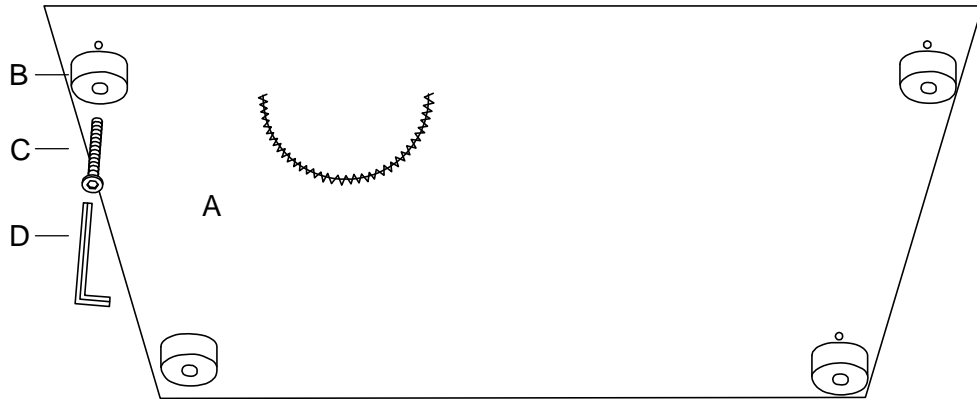

ASSEMBLY INSTRUCTION

ITEM NO: 9277VR-RC RSF CHAISE

LEGS AND HARDWARE ARE STORED IN THE BOTTOM OF THE SEAT, PLEASE TAKE OUT FOR ASSEMBLY.

NO.	PARTS LIST	QTY	DESCRIPTION
A		1	RSF CHAISE

NO.	HARDWARE LIST	QTY	DESCRIPTION
B	 80*80*50mm	5	WOODEN LEGS
C	 M8*60mm	5	BOLT
D	 M5*100*38mm	1	ALLEN KEY

ASSEMBLY INSTRUCTION

ITEM NO: 9277VR-2L LSF 2- SEATER

STEP 1

PARTS INSIDE

STEP 2

CARE INSTRUCTION FOR FABRIC FURNITURE

In order to maintain the original appearance of your fabric furniture, please follow below simple care procedures.