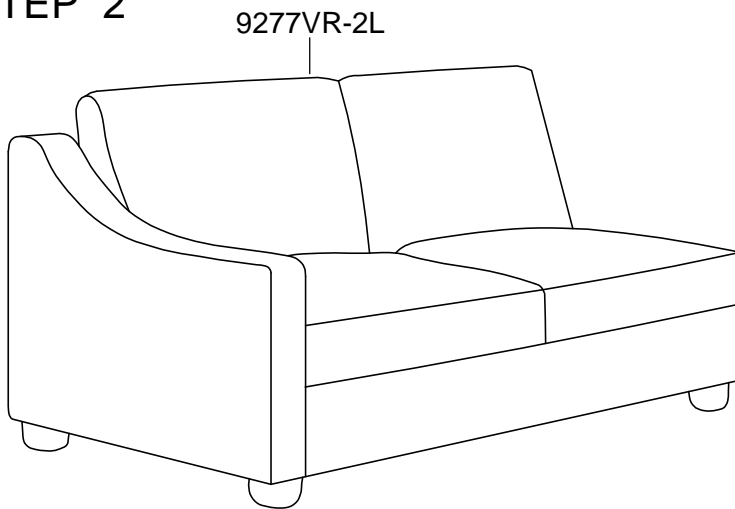

ASSEMBLY INSTRUCTION

ITEM NO: 9277VR-RC RSF CHAISE

LEGS AND HARDWARE ARE STORED IN THE BOTTOM OF THE SEAT, PLEASE TAKE OUT FOR ASSEMBLY.

NO.	PARTS LIST	QTY	DESCRIPTION
A		1	RSF CHAISE

NO.	HARDWARE LIST	QTY	DESCRIPTION
B	 80*80*50mm	5	WOODEN LEGS
C	 M8*60mm	5	BOLT
D	 M5*100*38mm	1	ALLEN KEY

ASSEMBLY INSTRUCTION

ITEM NO: 9277VR-2L LSF 2- SEATER

STEP 1

PARTS INSIDE

STEP 2

CARE INSTRUCTION FOR FABRIC FURNITURE

In order to maintain the original appearance of your fabric furniture, please follow below simple care procedures.