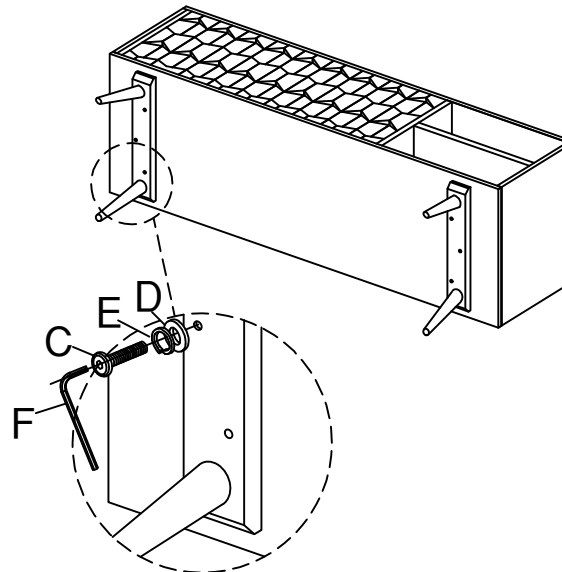

HARDWARE LIST

| | | | |
|----|-------------------------|--|---|
| C. | Allen Bolt 6 x 40mm |  | 6 |
| D. | Flat Washer 8 x 25mm |  | 6 |
| E. | Spring Washer Ø8mm |  | 6 |
| F. | Allen Key 4mm |  | 1 |

NOTES.

Thank you for purchasing this quality product!
Be sure to check all packing material carefully
for small part that May have come loose inside
the carton during shipping.

CAUTION: The Item is heavy, assembly
should be performed by two people.

STEP 1.

STEP 2.

STEP 3.

STEP 4.