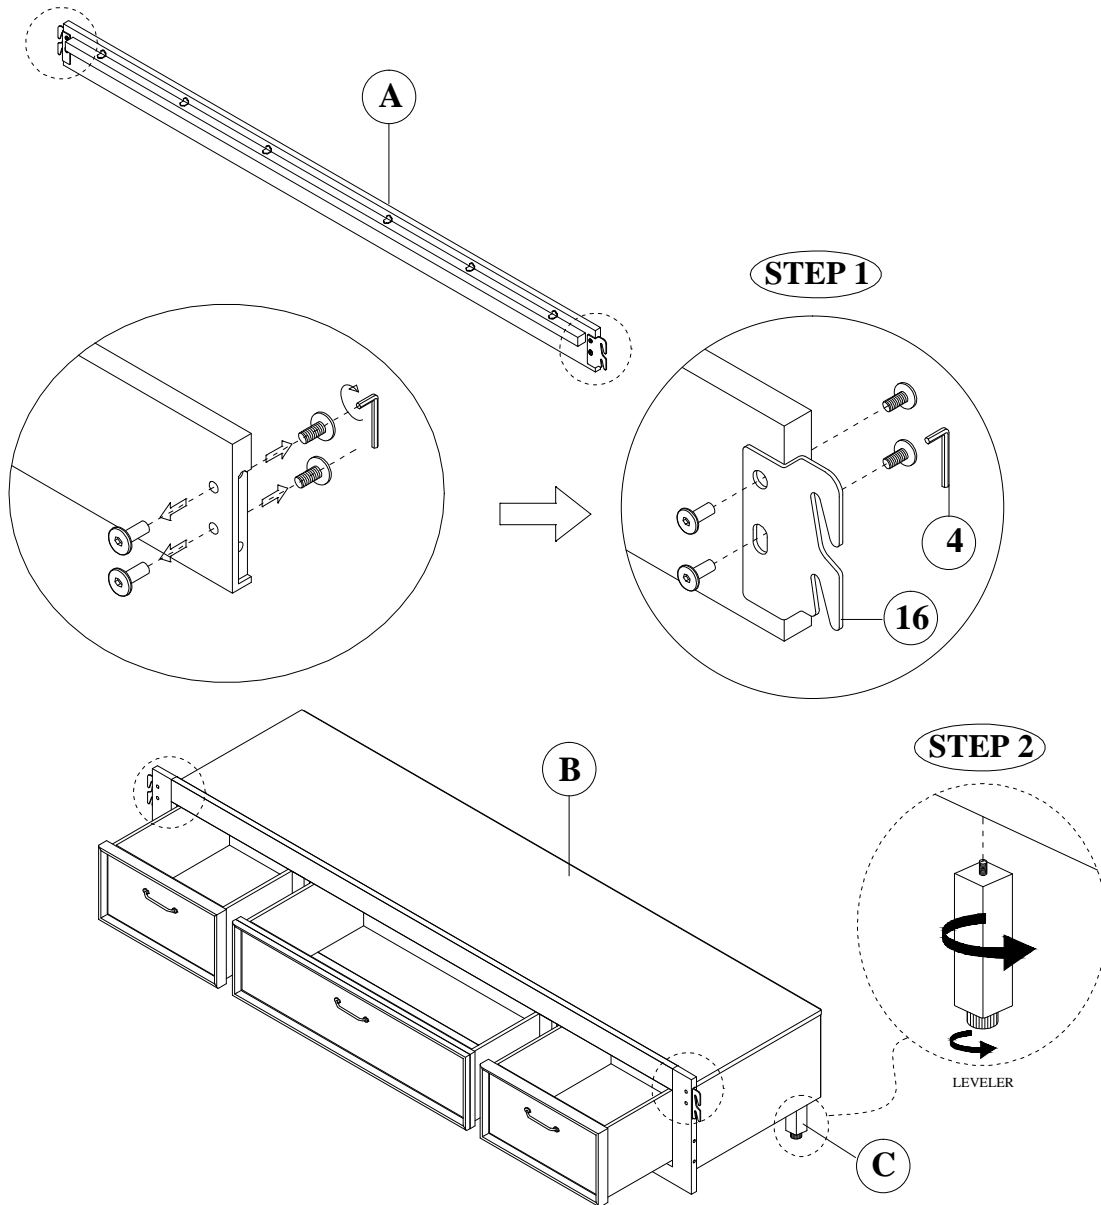

LIVING SPACES

ASSEMBLY INSTRUCTIONS

ITEM NO: 305-S360-643

DESCRIPTION: 3/3 STORAGE RAIL

Thank you for purchasing this quality product. Be sure to check all packing material carefully for small Hardware which may have come loose inside the carton during shipment. Identify and count all Hardware and compare with the Hardware List Below.

PART LIST			
No.	Drawing	Descriptions	Qty.
A		Side Rail (305-S360-643)	1 PC
B		Side Storage Rail (305-S360-643)	1 PC
C		Back Leg (305-S360-643)	3 PCS

HARDWARE LIST (For 305-S360-643 Storage Rail)				
No.	Drawing	Descriptions	Size	Qty.
11		Bolt	1/4" x 50 x 4*1/8"	12 PCS
16		Metal Hook		4 PCS
4		Allen Key	M4	1 PC

TOOLS REQUIRED (NOT PROVIDED)

PHILLIPS SCREWDRIVER

MADE IN VIET NAM