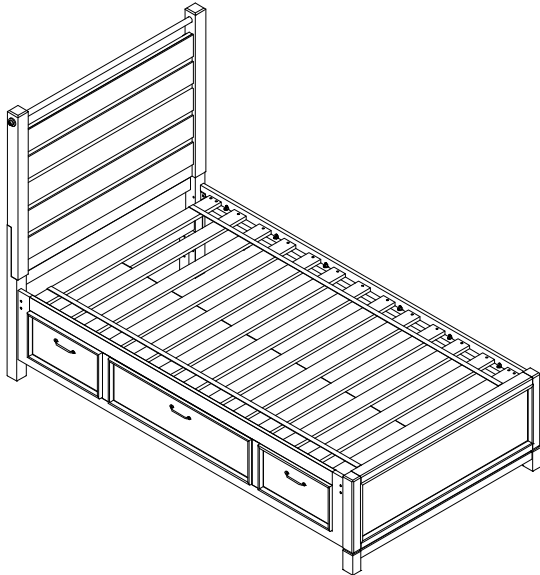

## ASSEMBLY INSTRUCTIONS 3/3 STORAGE RAIL SERIES

Thank you for purchasing this quality product. Be sure to check all packing material carefully for small Hardware which may have come loose inside the carton during shipment. Identify and count all Hardware and compare with the Hardware List Below.

**3/3 STORAGE RAIL & 3/3 METAL ROD BED  
& 3/3 SLAT ROLL**

Item No: 305-S360-643 / 538 / 531  
Item No: SLATR-33

**3/3 STORAGE RAIL & 4/6 METAL ROD BED  
& 4/6 SLAT ROLL**

Item No: 305-S360-643 / 539 / 533  
Item No: SLATR-46

**3/3 STORAGE RAIL & 3/3 BUNK BED & 3/3 SLAT ROLL**

Item No: 305-S360-643 / 730 / 731 / 732  
Item No: SLATR-33

MADE IN VIET NAM

**LIVING SPACES**

**ASSEMBLY INSTRUCTIONS**

ITEM NO: 305-S360-643

DESCRIPTION: 3/3 STORAGE RAIL