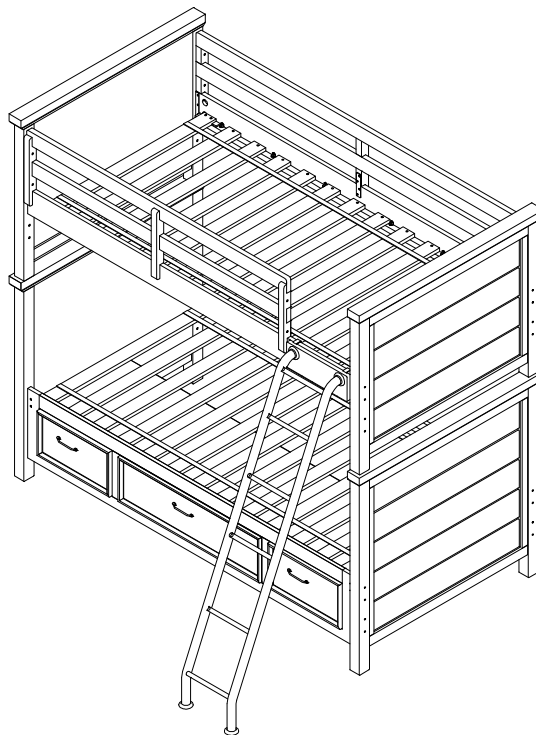

## ASSEMBLY INSTRUCTIONS 3/3 STORAGE RAIL SERIES

Thank you for purchasing this quality product. Be sure to check all packing material carefully for small Hardware which may have come loose inside the carton during shipment. Identify and count all Hardware and compare with the Hardware List Below.

**3/3 STORAGE RAIL & 3/3 METAL ROD BED  
& 3/3 SLAT ROLL**

Item No: 305-S360-643 / 538 / 531  
Item No: SLATR-33

**3/3 STORAGE RAIL & 4/6 METAL ROD BED  
& 4/6 SLAT ROLL**

Item No: 305-S360-643 / 539 / 533  
Item No: SLATR-46

**3/3 STORAGE RAIL & 3/3 BUNK BED & 3/3 SLAT ROLL**

Item No: 305-S360-643 / 730 / 731 / 732  
Item No: SLATR-33

MADE IN VIET NAM

**LIVING SPACES**

**ASSEMBLY INSTRUCTIONS**

ITEM NO: 305-S360-643

DESCRIPTION: 3/3 STORAGE RAIL

PART LIST			
No.	Drawing	Descriptions	Qty.
A		Side Rail (305-S360-643)	1 PC
B		Side Storage Rail (305-S360-643)	1 PC
C		Back Leg (305-S360-643)	3 PCS

HARDWARE LIST (For 305-S360-643 Storage Rail)				
No.	Drawing	Descriptions	Size	Qty.
11		Bolt	1/4" x 50 x 4*1/8"	12 PCS
16		Metal Hook		4 PCS
4		Allen Key	M4	1 PC