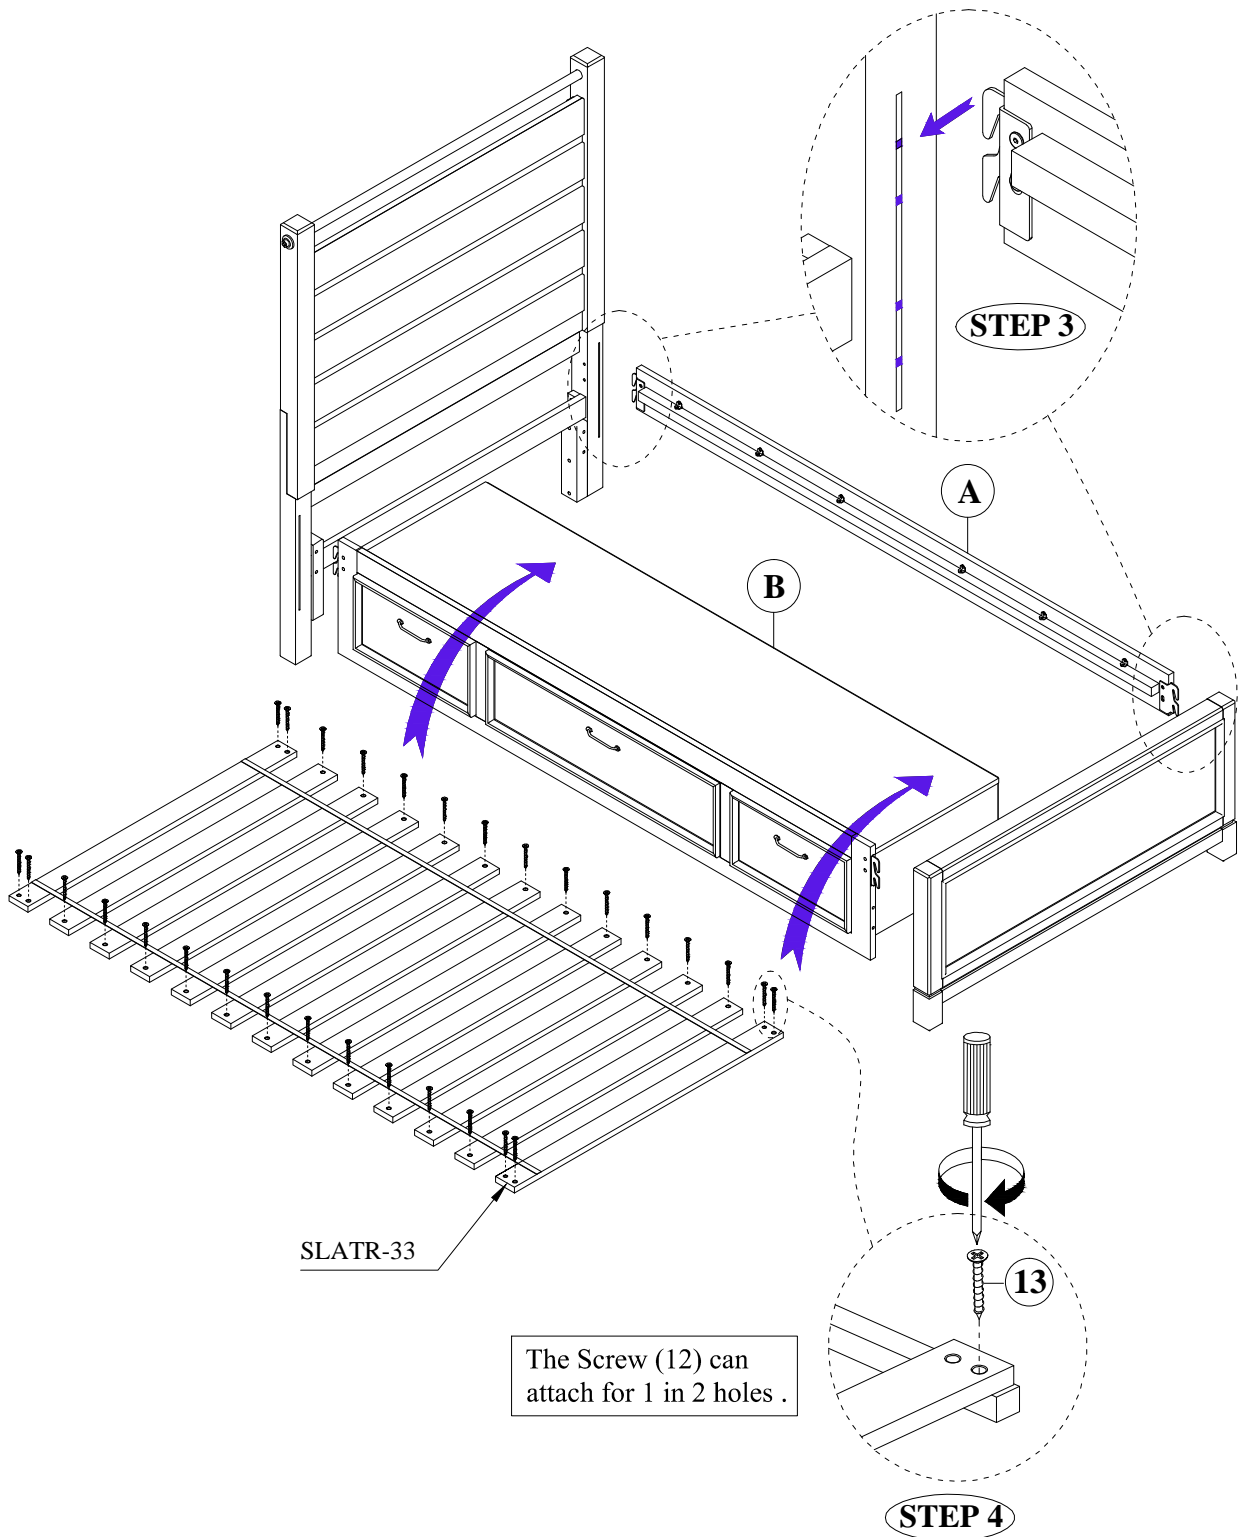

PART LIST			
No.	Drawing	Descriptions	Qty.
A		Side Rail (305-S360-643)	1 PC
B		Side Storage Rail (305-S360-643)	1 PC
C		Back Leg (305-S360-643)	3 PCS

HARDWARE LIST (For 305-S360-643 Storage Rail)				
No.	Drawing	Descriptions	Size	Qty.
11		Bolt	1/4" x 50 x 4*1/8"	12 PCS
16		Metal Hook		4 PCS
4		Allen Key	M4	1 PC

TOOLS REQUIRED (NOT PROVIDED)

 PHILLIPS SCREWDRIVER

MADE IN VIET NAM

ASSEMBLY INSTRUCTIONS

ITEM NO: 305-S360-643 / 538 / 531

ITEM NO: SLATR-33

DESCRIPTION: 3/3 STORAGE RAIL &  
3/3 METAL ROD BED & 3/3 SLAT ROLL

The Screw (12) can  
attach for 1 in 2 holes .