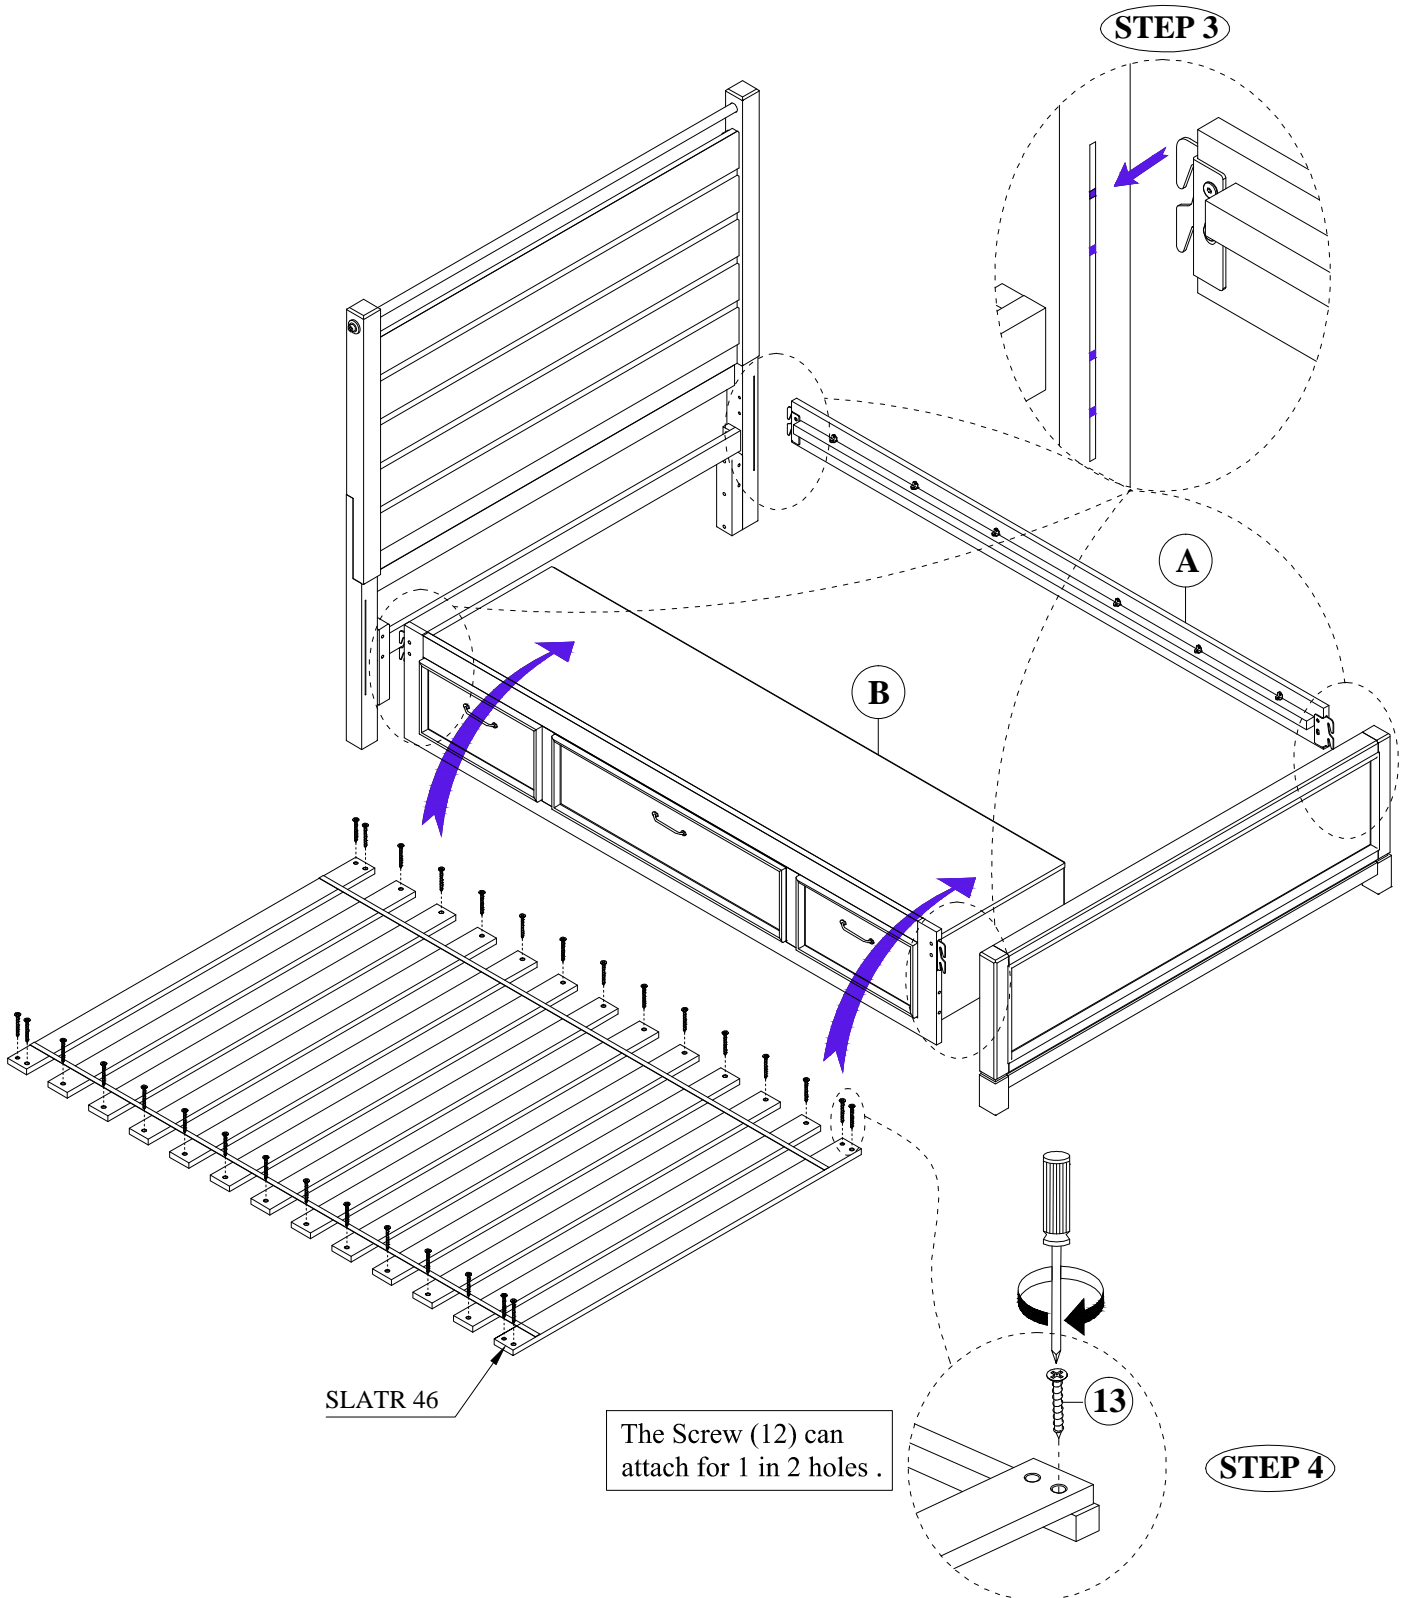

The Screw (12) can  
attach for 1 in 2 holes .

# ASSEMBLY INSTRUCTIONS

ITEM NO: 305-S360-643 / 539 / 533

ITEM NO: SLATR-46

DESCRIPTION: 3/3 STORAGE RAIL &  
4/6 METAL ROD BED & 4/6 SLAT ROLL

LIVING SPACES

ASSEMBLY INSTRUCTIONS

ITEM NO: 305-S360-643 / 730 / 731 / 732

ITEM NO: SLATR-33

DESCRIPTION: 3/3 STORAGE RAIL &  
3/3 BUNK BED & 3/3 SLAT ROLL

**CAUTION:** Do not attempt to move the bed when fully assembled. This could result in damage to the rails, headboard, or footboard.