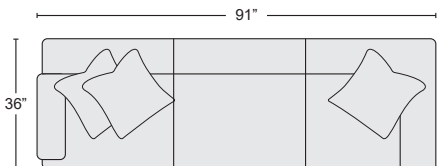

LIGHT GREY LAF SOFA #323536 $375.00 QTY_

LIGHT GREY RAF SOFA #323537 $375.00 QTY_

BLUE LAF TUX SOFA #323741 $470.00 QTY_

LIGHT GREY LAF TUX SOFA #323740 $420.00 QTY_

LIGHT GREY STORAGE COCKTAIL OTTOMAN #323737 $195.00 QTY_