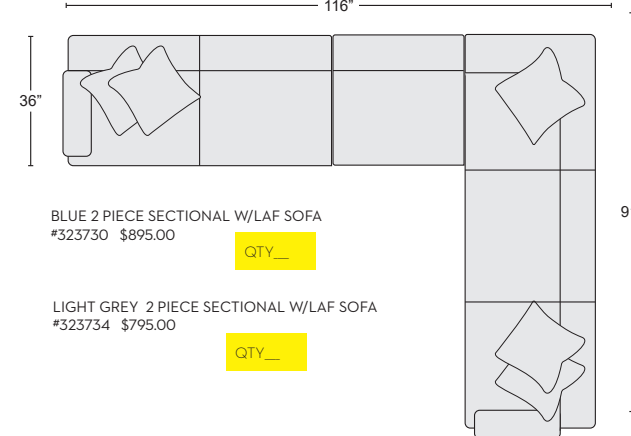

First Name: _____ Last Name: _____

Customer Signature: _____ Date: _____

Sales Person Name: _____

Sale Order Number: _____

BLUE 2 PIECE SECTIONAL W/RAF SOFA & OTTOMAN #323731 \$1,145.00 QTY_

LIGHT GREY 2 PIECE SECTIONAL W/RAF SOFA & OTTOMAN #323735 \$990.00 QTY_

BLUE 2 PIECE SECTIONAL W/LAF SOFA & OTTOMAN #323729 \$1,145.00 QTY_

LIGHT GREY 2 PIECE SECTIONAL W/LAF SOFA & OTTOMAN #323733 \$990.00 QTY_

BLUE 2 PIECE SECTIONAL W/RAF SOFA #323732 \$895.00 QTY_

LIGHT GREY 2 PIECE SECTIONAL W/RAF SOFA #323736 \$795.00 QTY_

BLUE 2 PIECE SECTIONAL W/LAF SOFA #323730 \$895.00 QTY_

LIGHT GREY 2 PIECE SECTIONAL W/LAF SOFA #323734 \$795.00 QTY_

BLUE LAF SOFA #323738 \$425.00 QTY_

LIGHT GREY LAF SOFA #323536 \$375.00 QTY_

BLUE RAF SOFA #323739 \$425.00 QTY_