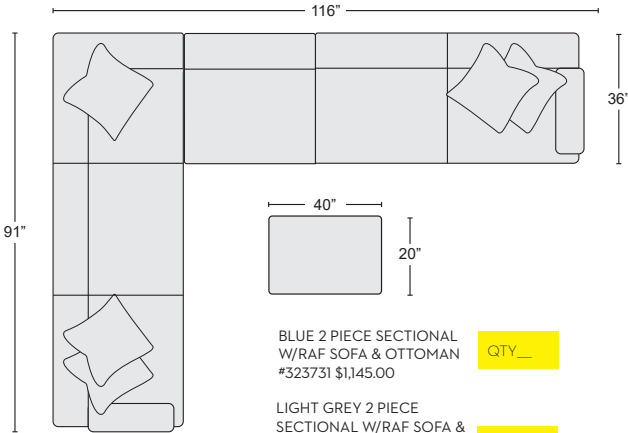

First Name: _____ Last Name: _____

Customer Signature: _____ Date: _____

Sales Person Name: _____

Sale Order Number: _____

BLUE 2 PIECE SECTIONAL W/RAF SOFA & OTTOMAN #323731 \$1,145.00 QTY_

LIGHT GREY 2 PIECE SECTIONAL W/RAF SOFA & OTTOMAN #323735 \$990.00 QTY_

BLUE 2 PIECE SECTIONAL W/LAF SOFA & OTTOMAN #323729 \$1,145.00 QTY_

LIGHT GREY 2 PIECE SECTIONAL W/LAF SOFA & OTTOMAN #323733 \$990.00 QTY_

BLUE 2 PIECE SECTIONAL W/RAF SOFA #323732 \$895.00 QTY_

LIGHT GREY 2 PIECE SECTIONAL W/RAF SOFA #323736 \$795.00 QTY_

BLUE 2 PIECE SECTIONAL W/LAF SOFA #323730 \$895.00 QTY_

LIGHT GREY 2 PIECE SECTIONAL W/LAF SOFA #323734 \$795.00 QTY_

BLUE LAF SOFA #323738 \$425.00 QTY_

LIGHT GREY LAF SOFA #323536 \$375.00 QTY_

BLUE RAF SOFA #323739 \$425.00 QTY_