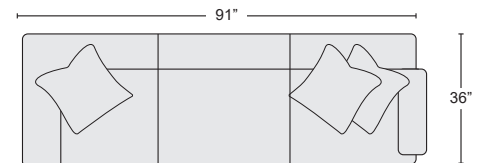

BLUE RAF TUX SOFA #323743 $470.00 QTY_