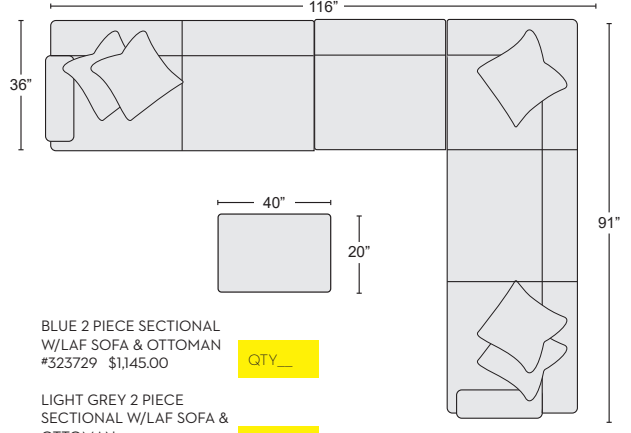

First Name: _____ Last Name: _____

Customer Signature: _____ Date: _____

Sales Person Name: _____

Sale Order Number: _____

BLUE 2 PIECE SECTIONAL W/RAF SOFA & OTTOMAN #323731 \$1,145.00 QTY_

LIGHT GREY 2 PIECE SECTIONAL W/RAF SOFA & OTTOMAN #323735 \$990.00 QTY_

BLUE 2 PIECE SECTIONAL W/LAF SOFA & OTTOMAN #323729 \$1,145.00 QTY_

LIGHT GREY 2 PIECE SECTIONAL W/LAF SOFA & OTTOMAN #323733 \$990.00 QTY_

BLUE 2 PIECE SECTIONAL W/RAF SOFA #323732 \$895.00 QTY_

LIGHT GREY 2 PIECE SECTIONAL W/RAF SOFA #323736 \$795.00 QTY_

BLUE 2 PIECE SECTIONAL W/LAF SOFA #323730 \$895.00 QTY_

LIGHT GREY 2 PIECE SECTIONAL W/LAF SOFA #323734 \$795.00 QTY_

BLUE LAF SOFA #323738 \$425.00 QTY_

LIGHT GREY LAF SOFA #323536 \$375.00 QTY_

BLUE RAF SOFA #323739 \$425.00 QTY_