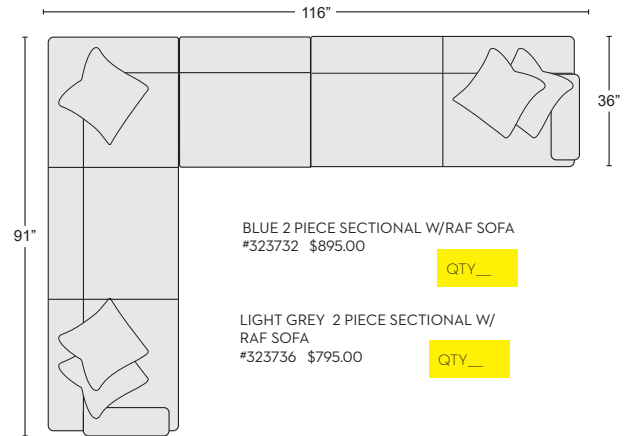

First Name: _____ Last Name: _____

Customer Signature: _____ Date: _____

Sales Person Name: _____

Sale Order Number: _____

BLUE 2 PIECE SECTIONAL W/RAF SOFA & OTTOMAN #323731 \$1,145.00 QTY_

LIGHT GREY 2 PIECE SECTIONAL W/RAF SOFA & OTTOMAN #323735 \$990.00 QTY_

BLUE 2 PIECE SECTIONAL W/LAF SOFA & OTTOMAN #323729 \$1,145.00 QTY_

LIGHT GREY 2 PIECE SECTIONAL W/LAF SOFA & OTTOMAN #323733 \$990.00 QTY_

BLUE 2 PIECE SECTIONAL W/RAF SOFA #323732 \$895.00 QTY_

LIGHT GREY 2 PIECE SECTIONAL W/RAF SOFA #323736 \$795.00 QTY_

BLUE 2 PIECE SECTIONAL W/LAF SOFA #323730 \$895.00 QTY_

LIGHT GREY 2 PIECE SECTIONAL W/LAF SOFA #323734 \$795.00 QTY_

BLUE LAF SOFA #323738 \$425.00 QTY_

LIGHT GREY LAF SOFA #323536 \$375.00 QTY_

BLUE RAF SOFA #323739 \$425.00 QTY_