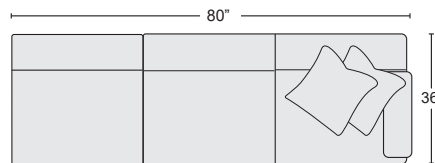

BLUE 2 PIECE SECTIONAL W/LAF SOFA & OTTOMAN #323729 \$1,145.00 QTY_

LIGHT GREY 2 PIECE SECTIONAL W/LAF SOFA & OTTOMAN #323733 \$990.00 QTY_

BLUE 2 PIECE SECTIONAL W/RAF SOFA #323732 \$895.00 QTY_

LIGHT GREY 2 PIECE SECTIONAL W/RAF SOFA #323736 \$795.00 QTY_

BLUE 2 PIECE SECTIONAL W/LAF SOFA #323730 \$895.00 QTY_

LIGHT GREY 2 PIECE SECTIONAL W/LAF SOFA #323734 \$795.00 QTY_

BLUE LAF SOFA #323738 \$425.00 QTY_

LIGHT GREY LAF SOFA #323536 \$375.00 QTY_

BLUE RAF SOFA #323739 \$425.00 QTY_