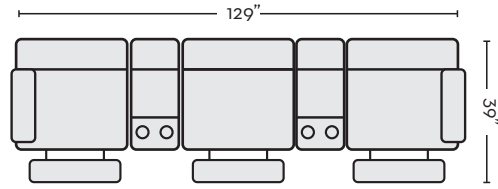

# CRUZ RECLINING SECTIONAL

\*LAST UPDATED 05/17/24

First Name: \_\_\_\_\_ Last Name: \_\_\_\_\_

Customer Signature: \_\_\_\_\_ Date: \_\_\_\_\_

Sales Person Name: \_\_\_\_\_

Sale Order Number: \_\_\_\_\_

5 PIECE PWR RECLINING  
MODULAR THEATER SECTIONAL  
\$1,130.00