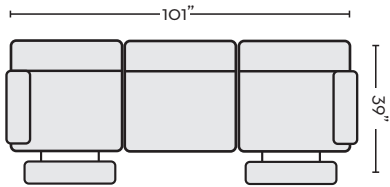

3 PIECE PWR DUAL
RECLINING MODULAR SOFA
$795.00

ECRU- #331769 **QTY_**
SMOKE- #331764 **QTY_**