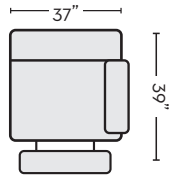

3 PIECE PWR RECLINING  
MODULAR CONSOLE LOVESEAT  
\$730.00

ECRU- #331768 **QTY\_**  
SMOKE- #331780 **QTY\_**

LEFT ARM FACING  
POWER RECLINER  
\$290.00

ECRU- #331774 **QTY\_**  
SMOKE- #331757 **QTY\_**