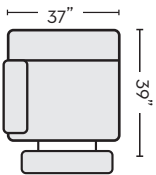

LEFT ARM FACING
POWER RECLINER
$290.00

ECRU- #331774 **QTY_**
SMOKE- #331757 **QTY_**