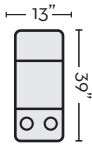

ENTERTAINMENT CONSOLE W/USB
$150.00

ECRU- #331777 **QTY_**
SMOKE- #331763 **QTY_**