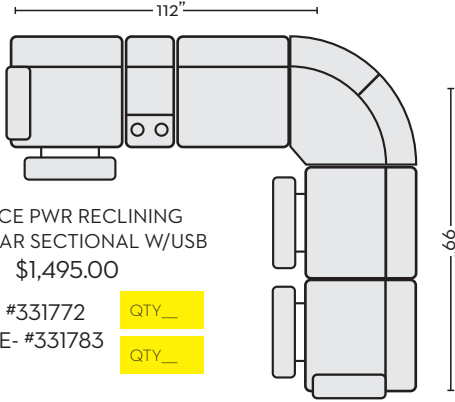

# CRUZ RECLINING SECTIONAL

\*LAST UPDATED 05/17/24

First Name: \_\_\_\_\_ Last Name: \_\_\_\_\_

Customer Signature: \_\_\_\_\_ Date: \_\_\_\_\_

Sales Person Name: \_\_\_\_\_

Sale Order Number: \_\_\_\_\_

5 PIECE PWR RECLINING  
MODULAR THEATER SECTIONAL  
\$1,130.00

ECRU- #347024 **QTY\_**  
SMOKE- #347025 **QTY\_**

6 PIECE PWR RECLINING  
MODULAR SECTIONAL W/USB  
\$1,495.00

ECRU- #331772 **QTY\_**  
SMOKE- #331783 **QTY\_**

5 PIECE PWR RECLINING  
MODULAR SECTIONAL  
\$1,345.00

3 PIECE PWR RECLINING  
MODULAR CONSOLE LOVESEAT  
\$730.00

ECRU- #331768 **QTY\_**  
SMOKE- #331780 **QTY\_**

LEFT ARM FACING  
POWER RECLINER  
\$290.00

ECRU- #331774 **QTY\_**  
SMOKE- #331757 **QTY\_**