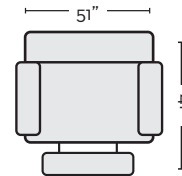

POWER OVERSIZED
CUDDLER RECLINER W/USB
$495.00

ECRU- #331760 **QTY_**
SMOKE- #331761 **QTY_**