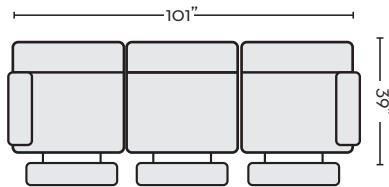

PWR TRIPLE RECLINING
MODULAR SOFA
$830.00

ECRU- #331770 **QTY_**
SMOKE- #331765 **QTY_**