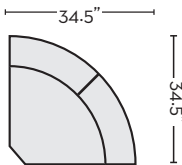

WEDGE
$300.00

ECRU- #331778 **QTY_**
SMOKE- #331779 **QTY_**