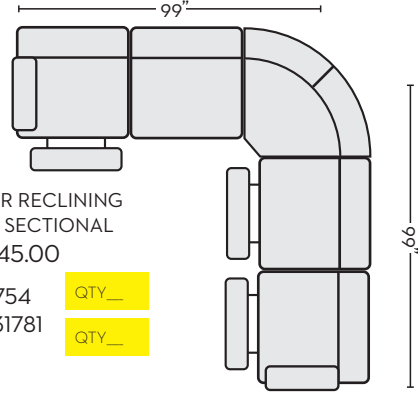

# CRUZ RECLINING SECTIONAL

\*LAST UPDATED 05/17/24

First Name: \_\_\_\_\_ Last Name: \_\_\_\_\_

Customer Signature: \_\_\_\_\_ Date: \_\_\_\_\_

Sales Person Name: \_\_\_\_\_

Sale Order Number: \_\_\_\_\_

5 PIECE PWR RECLINING  
MODULAR THEATER SECTIONAL  
\$1,130.00

ECRU- #347024 **QTY\_**  
SMOKE- #347025 **QTY\_**

6 PIECE PWR RECLINING  
MODULAR SECTIONAL W/USB  
\$1,495.00

ECRU- #331772 **QTY\_**  
SMOKE- #331783 **QTY\_**

5 PIECE PWR RECLINING  
MODULAR SECTIONAL  
\$1,345.00