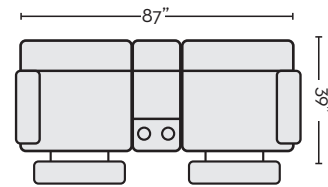

ECRU- #331754 **QTY\_**  
SMOKE- #331781 **QTY\_**

3 PIECE PWR DUAL  
RECLINING MODULAR SOFA  
\$795.00

ECRU- #331769 **QTY\_**  
SMOKE- #331764 **QTY\_**

PWR TRIPLE RECLINING  
MODULAR SOFA  
\$830.00

ECRU- #331770 **QTY\_**  
SMOKE- #331765 **QTY\_**