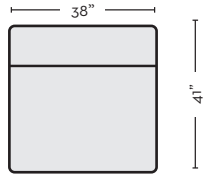

KENNEDY ARMLESS CHAIR

#320353 $410.00 **QTY__**