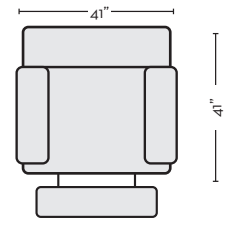

KENNEDY POWER LAF RECLINER WITH USB

#320351 \$640.00 **QTY__**

KENNEDY POWER RAF RECLINER WITH USB

#320352 \$640.00 **QTY__**

KENNEDY LAF CHAIR

#320356 \$470.00 **QTY__**

KENNEDY RAF CHAIR

#320357 \$470.00 **QTY__**