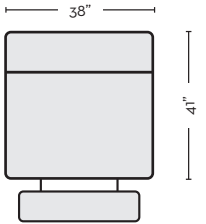

KENNEDY POWER ARMLESS RECLINER WITH USB

#320367 $620.00 **QTY__**