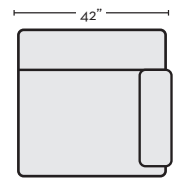

KENNEDY POWER LAF RECLINER WITH USB

#320351 \$640.00 **QTY__**

KENNEDY POWER RAF RECLINER WITH USB

#320352 \$640.00 **QTY__**

KENNEDY LAF CHAIR

#320356 \$470.00 **QTY__**

KENNEDY RAF CHAIR

#320357 \$470.00 **QTY__**