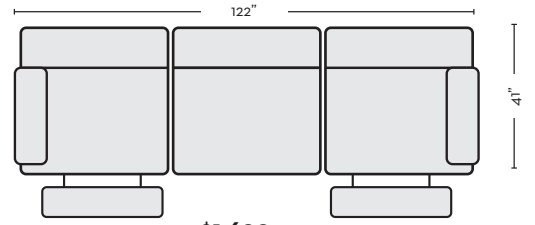

*LAST UPDATED 10/23/23

First Name: _____ Last Name: _____

Customer Signature: _____ Date: _____

Sales Person Name: _____

Sale Order Number: _____

\$1,690

KENNEDY 3 PIECE POWER DUAL RECLINING MODULAR SOFA W/USB