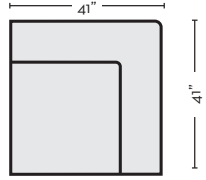

KENNEDY POWER RECLINER WITH USB

#320366 \$695.00 **QTY__**

KENNEDY POWER ARMLESS RECLINER WITH USB

#320367 \$620.00 **QTY__**

KENNEDY ARMLESS CHAIR

#320353 \$410.00 **QTY__**

KENNEDY CORNER

#320354 \$465.00 **QTY__**