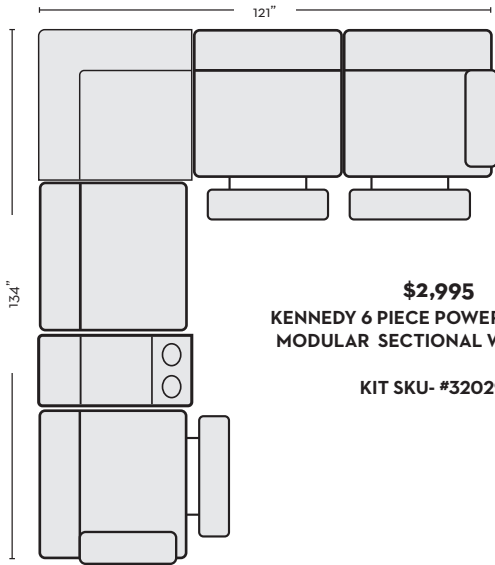

*LAST UPDATED 10/23/23

First Name: _____ Last Name: _____

Customer Signature: _____ Date: _____

Sales Person Name: _____

Sale Order Number: _____

\$1,690

KENNEDY 3 PIECE POWER DUAL RECLINING MODULAR SOFA W/USB

KIT SKU- #320365 **QTY__**

\$2,995

KENNEDY 6 PIECE POWER RECLINING MODULAR SECTIONAL W/CONSOLE

KIT SKU- #320299 **QTY__**

\$1,500

KENNEDY 3 PIECE POWER RECLINING MODULAR CONSOLE LOVESEAT W/USB

KIT SKU- #320343 **QTY__**