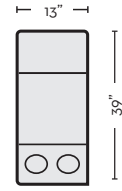

KENNEDY POWER RECLINER WITH USB

#320366 \$695.00 **QTY__**

KENNEDY POWER ARMLESS RECLINER WITH USB

#320367 \$620.00 **QTY__**

KENNEDY ARMLESS CHAIR

#320353 \$410.00 **QTY__**

KENNEDY CORNER

#320354 \$465.00 **QTY__**