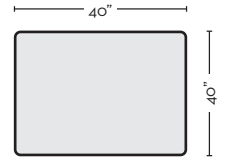

KENNEDY OTTOMAN

#320355 $295.00 **QTY__**