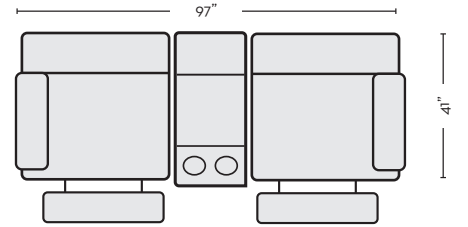

$1,500

KENNEDY 3 PIECE POWER RECLINING MODULAR CONSOLE LOVESEAT W/USB

KIT SKU- #320343 **QTY__**