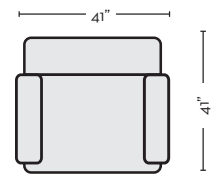

KENNEDY CHAIR

#320359 $550.00 **QTY__**