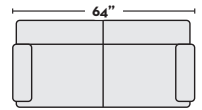

LOVESEAT $580

- ☐ #294380 SLATE
- ☐ #294379 OYSTER
- ☐ #341158 CREAM