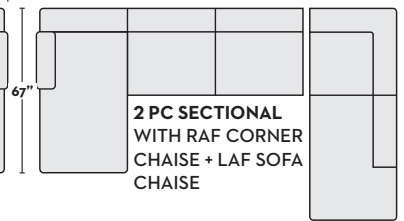

\$1,745 W/ QN MEMORY FOAM SLEEPER

- #301479 SLATE
- #301513 OYSTER
- #341190 CREAM

2 PC SECTIONAL WITH LAF CORNER CHAISE + RAF SOFA CHAISE

\$1,345

- #301482 SLATE
- #301516 OYSTER
- #341193 CREAM

\$1,845 W/ QN MEMORY FOAM SLEEPER

- #301486 SLATE
- #301520 OYSTER
- #341197 CREAM

2 PC SECTIONAL WITH RAF CORNER CHAISE + LAF SOFA CHAISE

\$1,345

- #301483 SLATE
- #301517 OYSTER
- #341194 CREAM

\$1,845 W/ QN MEMORY FOAM SLEEPER

- #301487 SLATE
- #301521 OYSTER
- #341198 CREAM