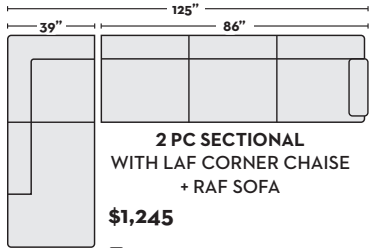

- #301490 SLATE
- #301524 OYSTER
- #341201 CREAM

2 PC SECTIONAL WITH LAF TUX + RAF SOFA CHAISE

\$1,395

- #296657 SLATE
- #296650 OYSTER
- #341183 CREAM

\$1,895 W/ QN MEMORY FOAM SLEEPER

- #301495 SLATE
- #301529 OYSTER
- #341206 CREAM

2 PC SECTIONAL WITH RAF TUX + LAF SOFA CHAISE

\$1,395

- #296655 SLATE
- #296648 OYSTER
- #341181 CREAM

\$1,895 W/ QN MEMORY FOAM SLEEPER

- #301494 SLATE
- #301528 OYSTER
- #341205 CREAM

2 PC SECTIONAL WITH LAF CORNER CHAISE + RAF SOFA