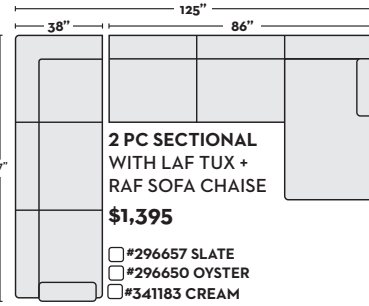

First Name: _____ Last Name: _____

Customer Signature: _____ Date: _____

Sales Person Name: _____

Sale Order Number: _____

2 PC SECTIONAL WITH LAF TUX + RAF SOFA

\$1,295

- #296658 SLATE
- #296651 OYSTER
- #341184 CREAM

\$1,795 W/ QN MEMORY FOAM SLEEPER

- #301491 SLATE
- #301525 OYSTER
- #341202 CREAM

2 PC SECTIONAL WITH RAF TUX + LAF SOFA

\$1,295

- #296656 SLATE
- #296649 OYSTER
- #341182 CREAM

\$1,795 W/ QN MEMORY FOAM SLEEPER

- #301490 SLATE
- #301524 OYSTER
- #341201 CREAM

2 PC SECTIONAL WITH LAF TUX + RAF SOFA CHAISE

\$1,395

- #296657 SLATE
- #296650 OYSTER
- #341183 CREAM

\$1,895 W/ QN MEMORY FOAM SLEEPER

- #301495 SLATE
- #301529 OYSTER
- #341206 CREAM

2 PC SECTIONAL WITH RAF TUX + LAF SOFA CHAISE

\$1,395

- #296655 SLATE
- #296648 OYSTER
- #341181 CREAM

\$1,895 W/ QN MEMORY FOAM SLEEPER

- #301494 SLATE
- #301528 OYSTER
- #341205 CREAM

2 PC SECTIONAL WITH LAF CORNER CHAISE + RAF SOFA