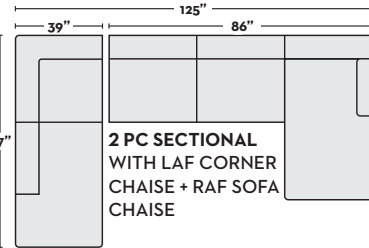

2 PC SECTIONAL WITH LAF CORNER CHAISE + RAF SOFA CHAISE

$1,345

- ☐ #301482 SLATE
- ☐ #301516 OYSTER
- ☐ #341193 CREAM

$1,845 W/ QN MEMORY FOAM SLEEPER

- ☐ #301486 SLATE
- ☐ #301520 OYSTER
- ☐ #341197 CREAM