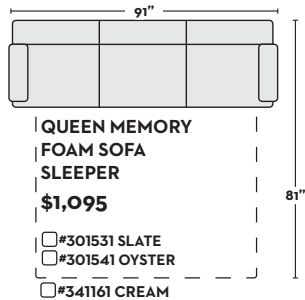

QUEEN MEMORY FOAM SOFA SLEEPER

$1,095

- ☐ #301531 SLATE
- ☐ #301541 OYSTER
- ☐ #341161 CREAM