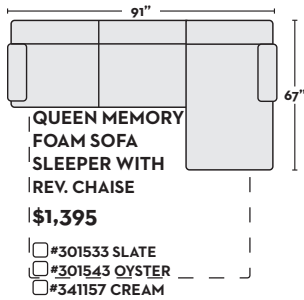

\$1,745 W/ QN MEMORY FOAM SLEEPER

- #301479 SLATE
- #301513 OYSTER
- #341190 CREAM

2 PC SECTIONAL WITH LAF CORNER CHAISE + RAF SOFA CHAISE

\$1,345

- #301482 SLATE
- #301516 OYSTER
- #341193 CREAM

\$1,845 W/ QN MEMORY FOAM SLEEPER

- #301486 SLATE
- #301520 OYSTER
- #341197 CREAM

2 PC SECTIONAL WITH RAF CORNER CHAISE + LAF SOFA CHAISE

\$1,345

- #301483 SLATE
- #301517 OYSTER
- #341194 CREAM

\$1,845 W/ QN MEMORY FOAM SLEEPER

- #301487 SLATE
- #301521 OYSTER
- #341198 CREAM