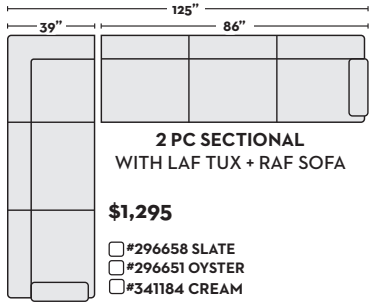

First Name: _____ Last Name: _____

Customer Signature: _____ Date: _____

Sales Person Name: _____

Sale Order Number: _____

2 PC SECTIONAL WITH LAF TUX + RAF SOFA

\$1,295

- #296658 SLATE
- #296651 OYSTER
- #341184 CREAM

\$1,795 W/ QN MEMORY FOAM SLEEPER

- #301491 SLATE
- #301525 OYSTER
- #341202 CREAM

2 PC SECTIONAL WITH RAF TUX + LAF SOFA

\$1,295

- #296656 SLATE
- #296649 OYSTER
- #341182 CREAM

\$1,795 W/ QN MEMORY FOAM SLEEPER

- #301490 SLATE
- #301524 OYSTER
- #341201 CREAM

2 PC SECTIONAL WITH LAF TUX + RAF SOFA CHAISE

\$1,395

- #296657 SLATE
- #296650 OYSTER
- #341183 CREAM

\$1,895 W/ QN MEMORY FOAM SLEEPER

- #301495 SLATE
- #301529 OYSTER
- #341206 CREAM