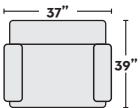

\$895

- #294386 SLATE
- #294385 OYSTER
- #341149 CREAM

SOFA \$595

- #294384 SLATE
- #294383 OYSTER
- #341160 CREAM

LOVESEAT \$580

- #294380 SLATE
- #294379 OYSTER
- #341158 CREAM

CHAIR \$495

- #294382 SLATE
- #294381 OYSTER
- #341159 CREAM