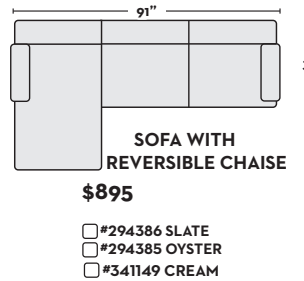

- #301486 SLATE
- #301520 OYSTER
- #341197 CREAM

2 PC SECTIONAL WITH RAF CORNER CHAISE + LAF SOFA CHAISE

\$1,345

- #301483 SLATE
- #301517 OYSTER
- #341194 CREAM

\$1,845 W/ QN MEMORY FOAM SLEEPER

- #301487 SLATE
- #301521 OYSTER
- #341198 CREAM

QUEEN MEMORY FOAM SOFA SLEEPER WITH REV. CHAISE

\$1,395

- #301533 SLATE
- #301543 OYSTER
- #341157 CREAM

QUEEN MEMORY FOAM SOFA SLEEPER

\$1,095

- #301531 SLATE
- #301541 OYSTER
- #341161 CREAM

SOFA WITH REVERSIBLE CHAISE

\$895

- #294386 SLATE
- #294385 OYSTER
- #341149 CREAM

SOFA \$595

- #294384 SLATE
- #294383 OYSTER
- #341160 CREAM

LOVESEAT \$580

- #294380 SLATE
- #294379 OYSTER
- #341158 CREAM

CHAIR \$495

- #294382 SLATE
- #294381 OYSTER
- #341159 CREAM