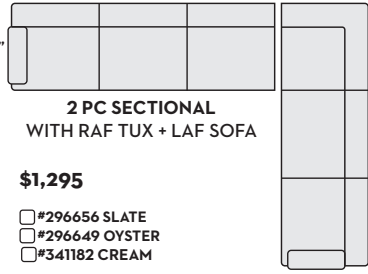

First Name: _____ Last Name: _____

Customer Signature: _____ Date: _____

Sales Person Name: _____

Sale Order Number: _____

2 PC SECTIONAL WITH LAF TUX + RAF SOFA

\$1,295

- #296658 SLATE
- #296651 OYSTER
- #341184 CREAM

\$1,795 W/ QN MEMORY FOAM SLEEPER

- #301491 SLATE
- #301525 OYSTER
- #341202 CREAM

2 PC SECTIONAL WITH RAF TUX + LAF SOFA

\$1,295

- #296656 SLATE
- #296649 OYSTER
- #341182 CREAM

\$1,795 W/ QN MEMORY FOAM SLEEPER

- #301490 SLATE
- #301524 OYSTER
- #341201 CREAM

2 PC SECTIONAL WITH LAF TUX + RAF SOFA CHAISE

\$1,395

- #296657 SLATE
- #296650 OYSTER
- #341183 CREAM

\$1,895 W/ QN MEMORY FOAM SLEEPER

- #301495 SLATE
- #301529 OYSTER
- #341206 CREAM

2 PC SECTIONAL WITH RAF TUX + LAF SOFA CHAISE

\$1,395

- #296655 SLATE
- #296648 OYSTER
- #341181 CREAM

\$1,895 W/ QN MEMORY FOAM SLEEPER

- #301494 SLATE
- #301528 OYSTER
- #341205 CREAM

2 PC SECTIONAL WITH LAF CORNER CHAISE + RAF SOFA