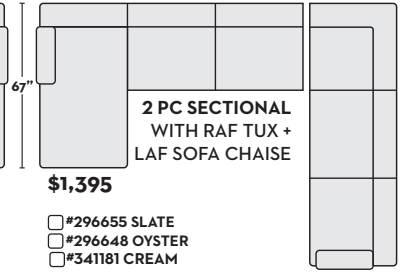

\$1,795 W/ QN MEMORY FOAM SLEEPER

- #301491 SLATE
- #301525 OYSTER
- #341202 CREAM

2 PC SECTIONAL WITH RAF TUX + LAF SOFA

\$1,295

- #296656 SLATE
- #296649 OYSTER
- #341182 CREAM

\$1,795 W/ QN MEMORY FOAM SLEEPER

- #301490 SLATE
- #301524 OYSTER
- #341201 CREAM

2 PC SECTIONAL WITH LAF TUX + RAF SOFA CHAISE

\$1,395

- #296657 SLATE
- #296650 OYSTER
- #341183 CREAM

\$1,895 W/ QN MEMORY FOAM SLEEPER

- #301495 SLATE
- #301529 OYSTER
- #341206 CREAM

2 PC SECTIONAL WITH RAF TUX + LAF SOFA CHAISE

\$1,395

- #296655 SLATE
- #296648 OYSTER
- #341181 CREAM

\$1,895 W/ QN MEMORY FOAM SLEEPER

- #301494 SLATE
- #301528 OYSTER
- #341205 CREAM

2 PC SECTIONAL WITH LAF CORNER CHAISE + RAF SOFA

\$1,245

- #301474 SLATE
- #301509 OYSTER
- #341185 CREAM

\$1,745 W/ QN MEMORY FOAM SLEEPER

- #301478 SLATE
- #301512 OYSTER
- #341189 CREAM

2 PC SECTIONAL WITH RAF CORNER CHAISE + LAF SOFA

\$1,245

- #301475 SLATE
- #301510 OYSTER
- #341186 CREAM