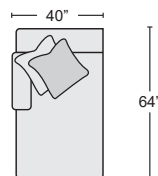

LAF CHAISE
#309660 $1,395.00

QTY _____