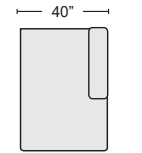

ARMLESS CHAIR  
#309656 \$1,150.00

QTY \_\_\_\_\_

LAF CHAISE  
#309660 \$1,395.00

QTY \_\_\_\_\_

RAF CHAISE  
#309665 \$1,395.00

QTY \_\_\_\_\_

LAF BUMPER CHAISE  
#309659 \$1,295.00

QTY \_\_\_\_\_