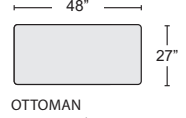

OVERSIZED CHAIR  
#309673 \$1,280.00

QTY \_\_\_\_\_

SOFA  
#309676 1,395.00

QTY \_\_\_\_\_

LOVESEAT  
#309674 \$1,380.00

QTY \_\_\_\_\_

OTTOMAN  
#307937 \$595.00

QTY \_\_\_\_\_