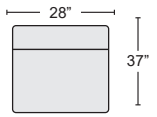

LAF TUX SOFA  
#309663 \$1,595.00

QTY \_\_\_\_\_

RAF TUX SOFA  
#309668 \$1,595.00

QTY \_\_\_\_\_

ARMLESS LOVESEAT  
#309657 \$1,250.00

QTY \_\_\_\_\_

ARMLESS SOFA  
#309766 \$1,280.00

QTY \_\_\_\_\_