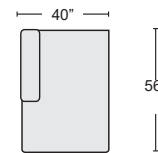

ARMLESS CHAIR  
#309656 \$1,150.00

QTY \_\_\_\_\_

LAF CHAISE  
#309660 \$1,395.00

QTY \_\_\_\_\_

RAF CHAISE  
#309665 \$1,395.00

QTY \_\_\_\_\_

LAF BUMPER CHAISE  
#309659 \$1,295.00

QTY \_\_\_\_\_