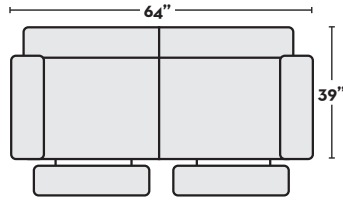

First Name: _____ Last Name: _____

Customer Signature: _____ Date: _____

Sales Person Name: _____

Sale Order Number: _____

MANUAL RECLINING SOFA QTY__
#262195 \$ 1,495.00

MANUAL RECLINING LOVESEAT QTY__
#262192 \$ 1,395.00