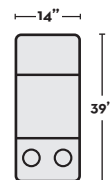

STRAIGHT CONSOLE QTY__
#262277 $ 260.00