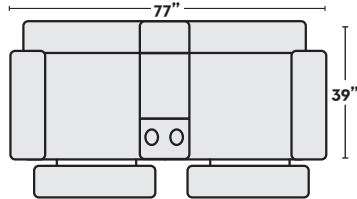

MANUAL ROCKER RECLINING LOVESEAT WITH CONSOLE QTY__
#262273 $ 1,495.00

POWER ROCKER RECLINING LOVESEAT WITH CONSOLE QTY__
#262276 $ 1,750.00

MANUAL RECLINING LOVESEAT WITH CONSOLE QTY__
#262272 $ 1,450.00

POWER RECLINING LOVESEAT WITH CONSOLE QTY__
#302225 $ 1,695.00