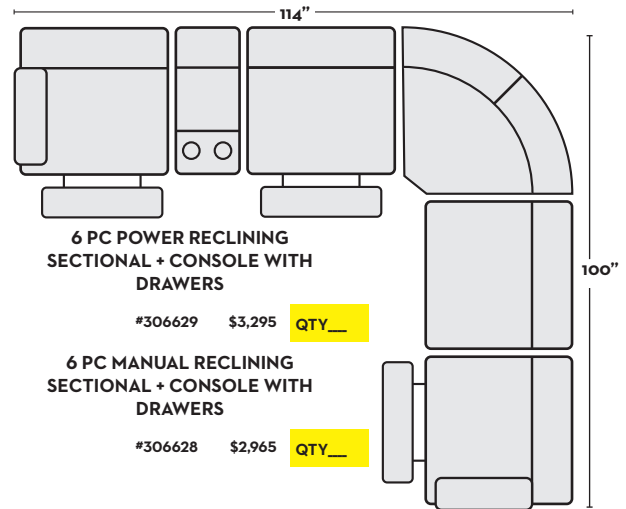

6 PC POWER RECLINING SECTIONAL + CONSOLE WITH DRAWERS QTY__
#306629 $ 3,295

6 PC MANUAL RECLINING SECTIONAL + CONSOLE WITH DRAWERS QTY__
#306628 $ 2,965

LAF RECLINER QTY__
#262282 $ 530.00

RAF RECLINER QTY__
#262283 $ 530.00

ARMLESS RECLINER QTY__
#262281 $ 470.00

Base Fabric

RECLINERS MAY BE ORDERED IN SOLIDS OR PRINTS
SOFA AND LOVESEAT LIMITED TO SOLIDS ONLY