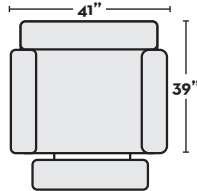

ROCKER RECLINER QTY__
#262257 $ 750.00

WALLAWAY RECLINER QTY__
#262253 $ 750.00

SWIVEL GLIDER RECLINER QTY__
#262255 $ 850.00

POWER ROCKER RECLINER QTY__
#302224 $ 895.00

POWER WALLAWAY RECLINER QTY__
#262261 $ 895.00

POWER SWIVEL GLIDER RECLINER QTY__
#302223 $ 995.00