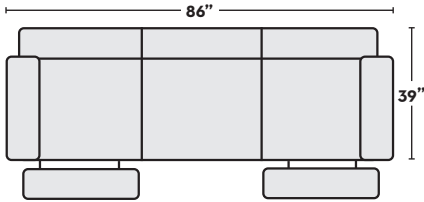

First Name: _____ Last Name: _____

Customer Signature: _____ Date: _____

Sales Person Name: _____

Sale Order Number: _____

MANUAL RECLINING SOFA QTY__
#262195 \$ 1,495.00

MANUAL RECLINING LOVESEAT QTY__
#262192 \$ 1,395.00